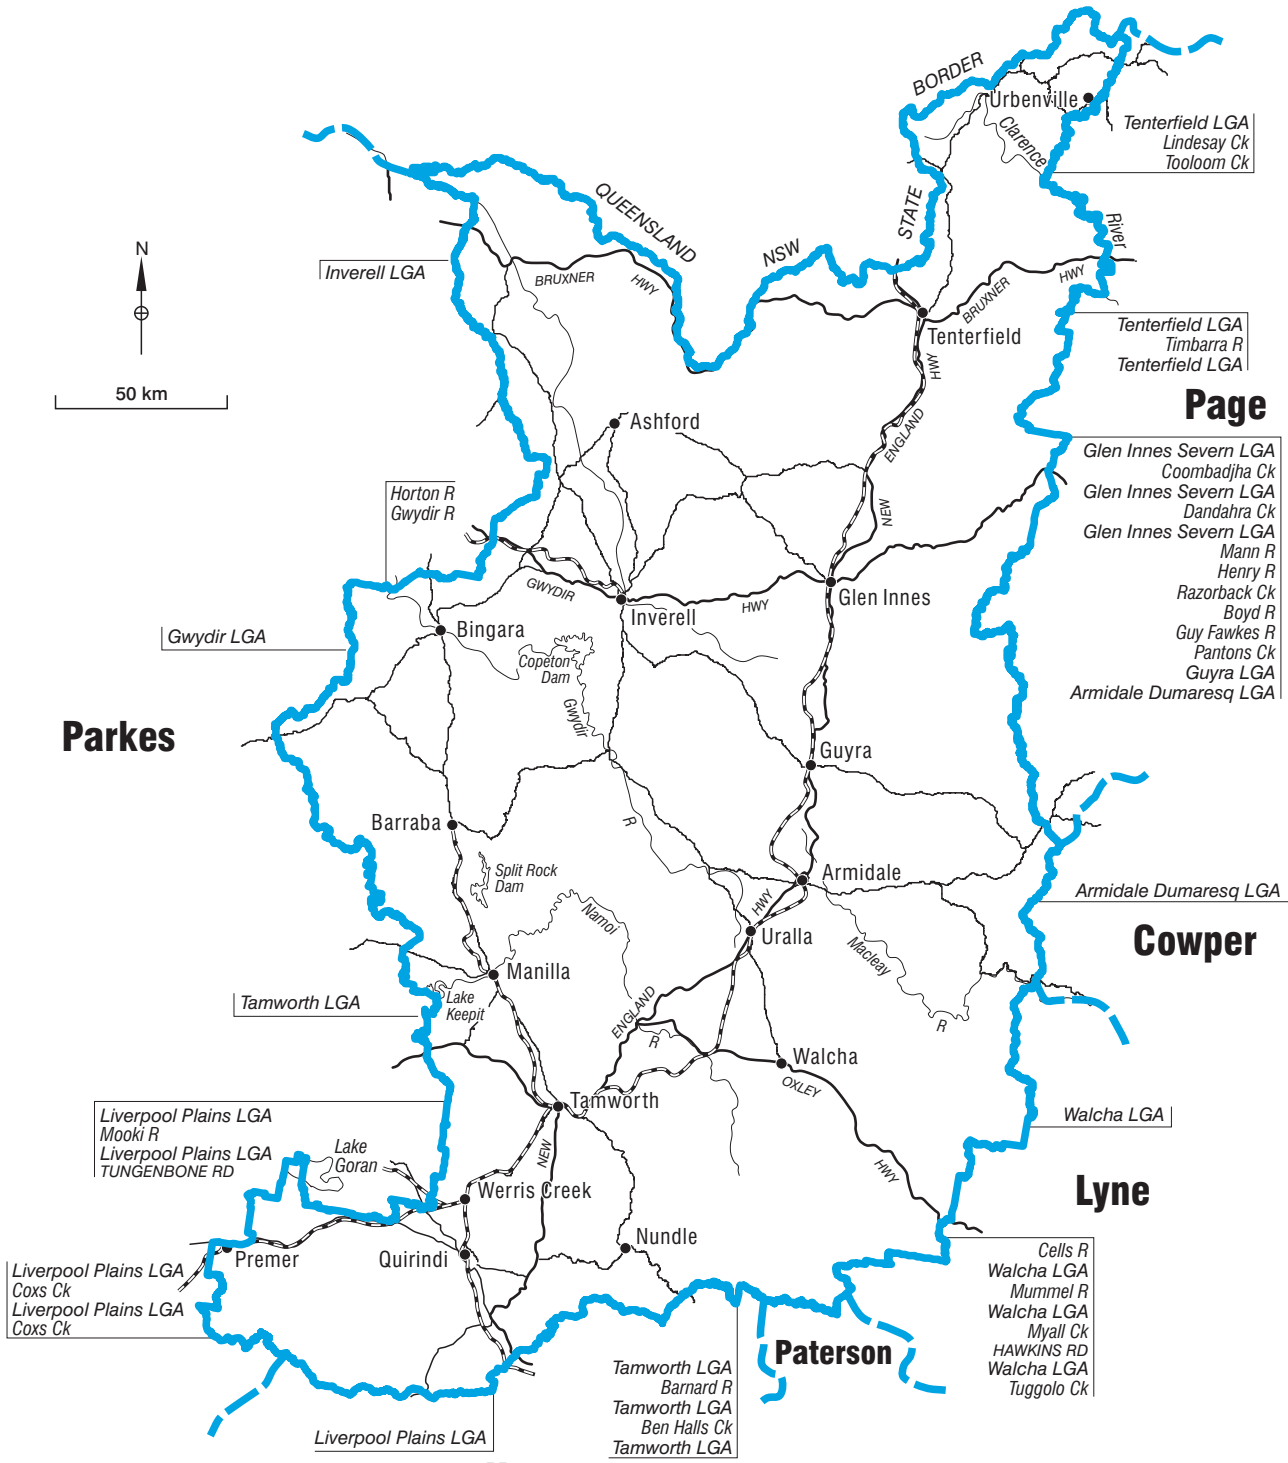

COMMONWEALTH ELECTORAL DIVISION OF NEW ENGLAND

Page

- Glen Innes Severn LGA
- Coombadjha Ck
- Glen Innes Severn LGA
- Dandahra Ck
- Glen Innes Severn LGA
- Mann R
- Henry R
- Razorback Ck
- Boyd R
- Guy Fawkes R
- Pantons Ck
- Guyra LGA
- Armidale Dumaresq LGA

Armidale Dumaresq LGA

Cowper

Walcha LGA

Lyne

- Cells R
- Walcha LGA
- Mummel R
- Walcha LGA
- Myall Ck
- HAWKINS RD
- Walcha LGA
- Tuggolo Ck

- Tamworth LGA
- Barnard R
- Tamworth LGA
- Ben Halls Ck
- Tamworth LGA

Hunter

- Divisional boundary
- Adjoining Divisional boundary
- Division area **58,463 sq km**
- Railway line

Note:
Federal redistribution finalised in November 2006
Local Government Area (LGA) descriptions are current at November 2005